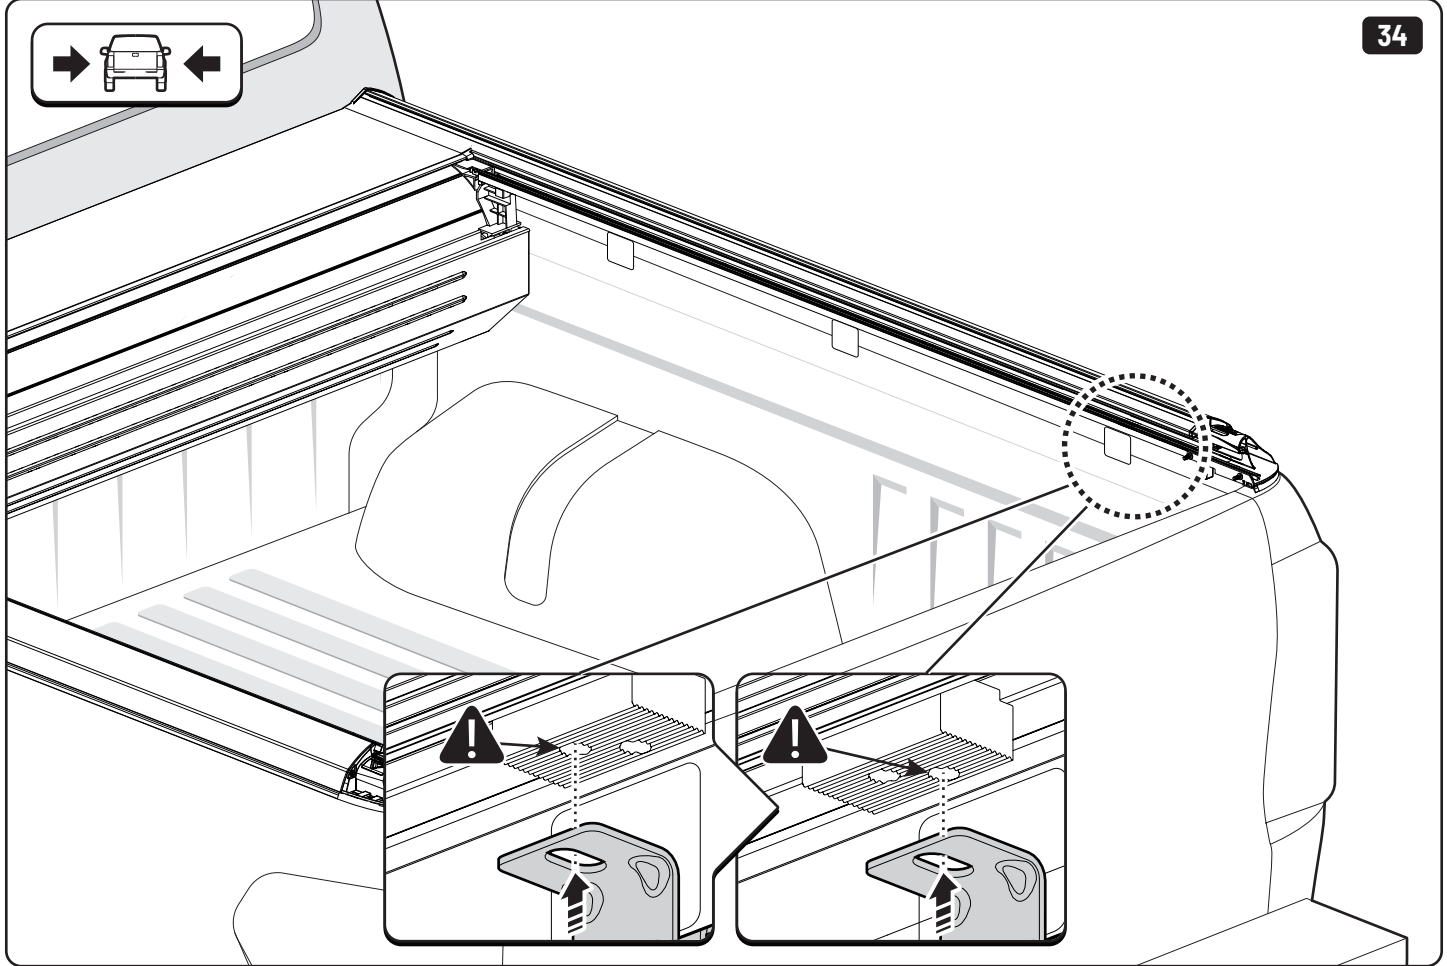

### EV0m Installation checklist

Steps	Page	Done by
Mounting gliding rail in canister	12	
Holes for drain	16-17	
Width + Cross measurement	23-24	
Tightening the clamp screw	25	
Mounting drain	32	

Customer Service +45 4810 2950 (08:00 - 16:00 CET)  
Support info@mountaintop.dk  
Website www.mountaintop.dk  
Address Pedersholmparken 10, 3600 Frederikssund, Denmark