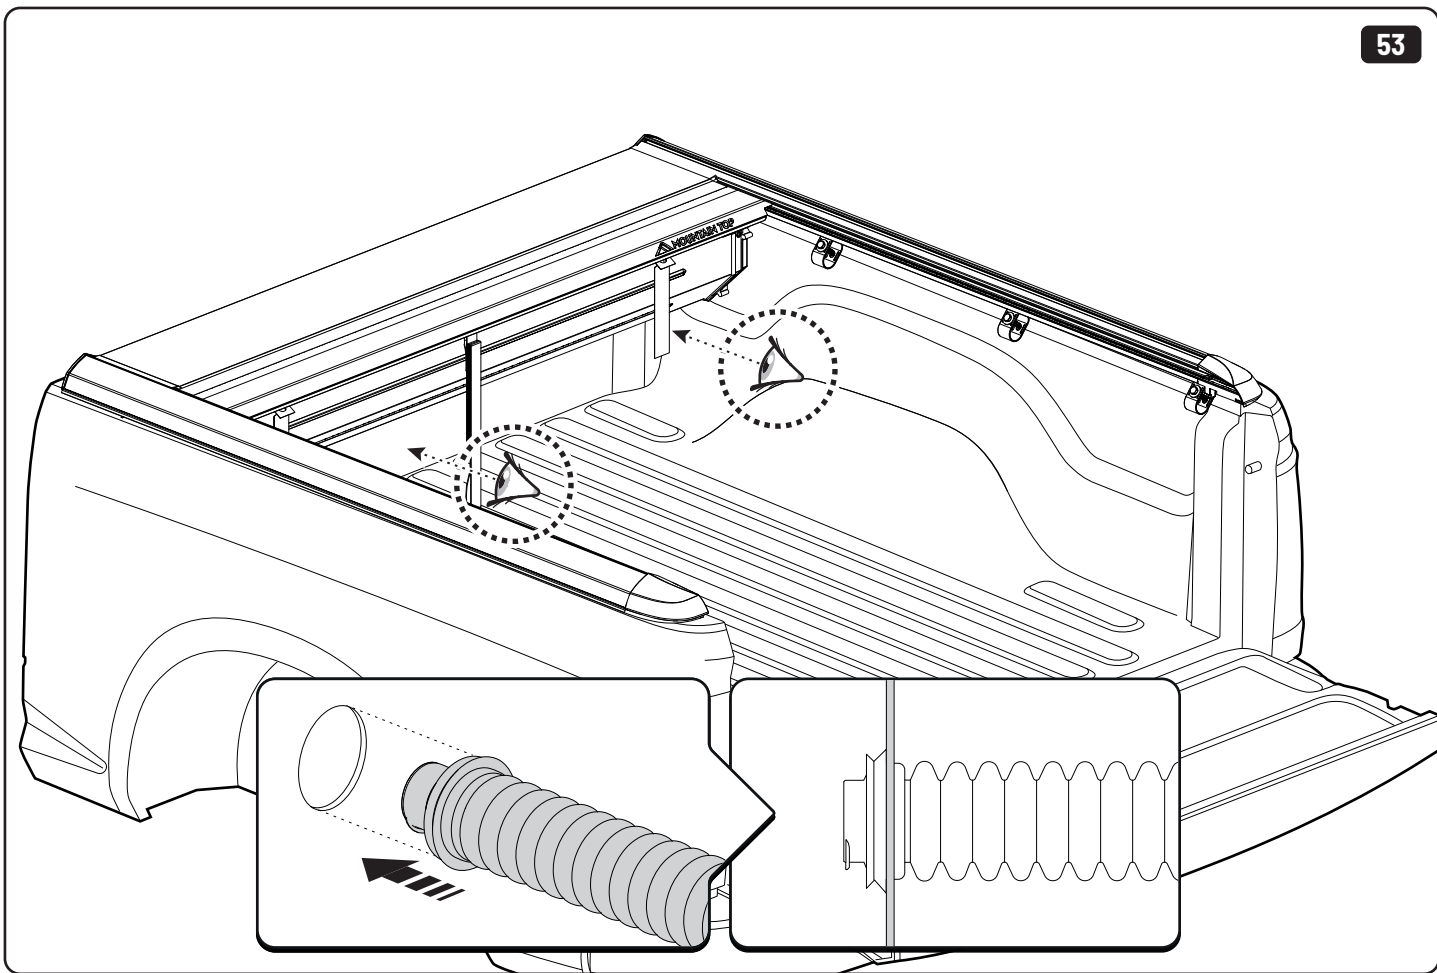

### EV0m Installation checklist

Steps	Page	Done by
Mounting gliding rail in canister	12	
Holes for drain	16-17	
Width + Cross measurement	23-24	
Tightening the clamp screw	25	
Mounting drain	32	

Customer Service +45 4810 2950 (08:00 - 16:00 CET)  
Support info@mountaintop.dk  
Website www.mountaintop.dk  
Address Pedersholmparken 10, 3600 Frederikssund, Denmark