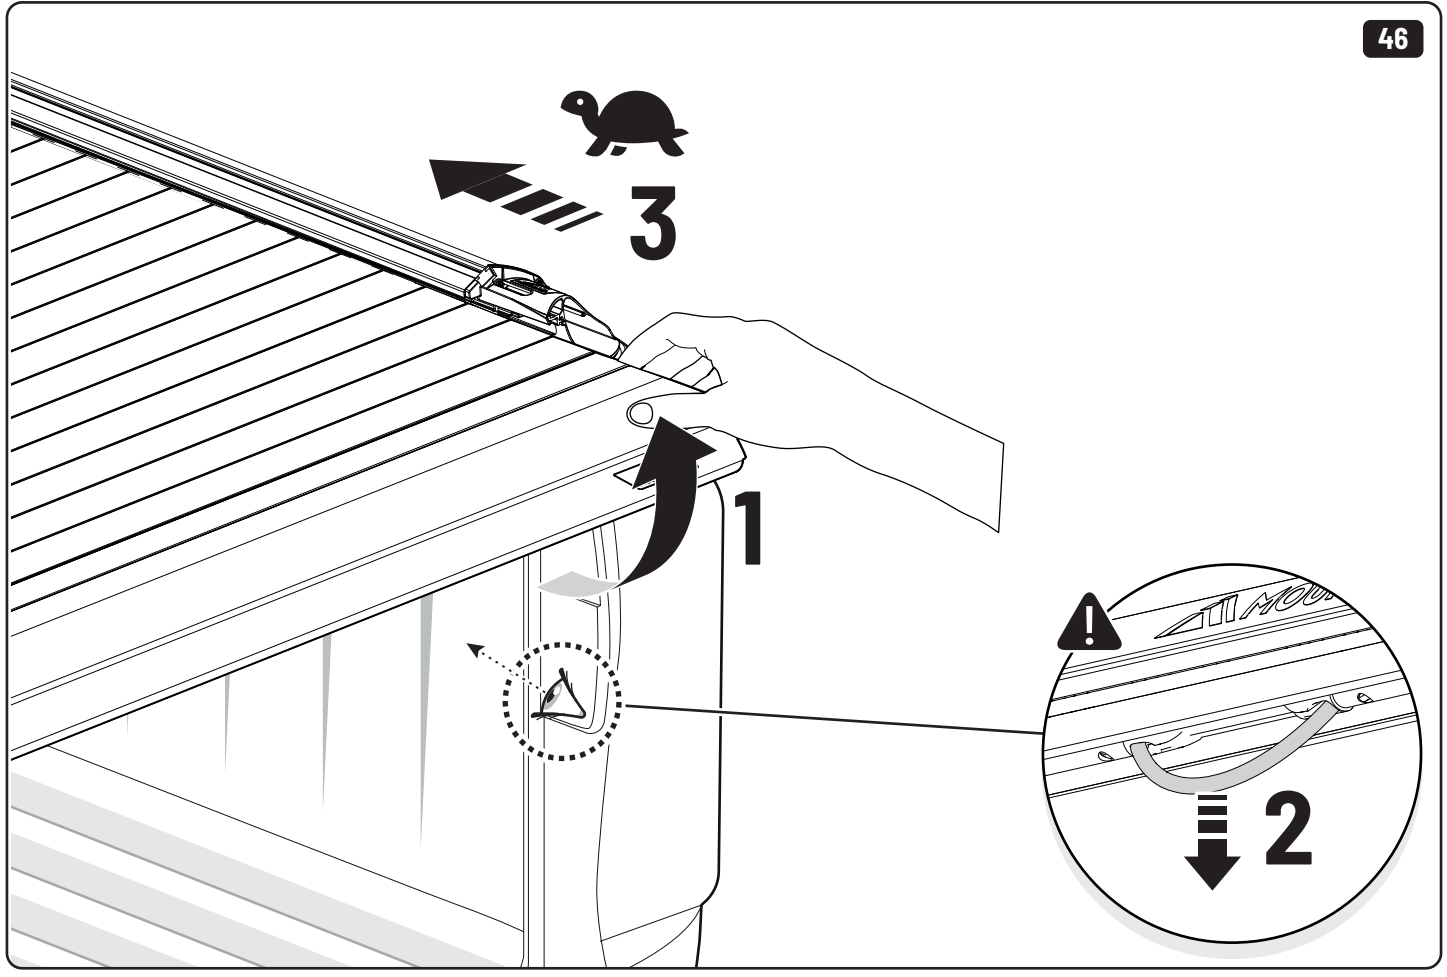

### EV0m Installation checklist

Steps	Page	Done by
Mounting gliding rail in canister	12	
Holes for drain	16-17	
Width + Cross measurement	23-24	
Tightening the clamp screw	25	
Mounting drain	32	

Customer Service +45 4810 2950 (08:00 - 16:00 CET)  
Support info@mountaintop.dk  
Website www.mountaintop.dk  
Address Pedersholmparken 10, 3600 Frederikssund, Denmark