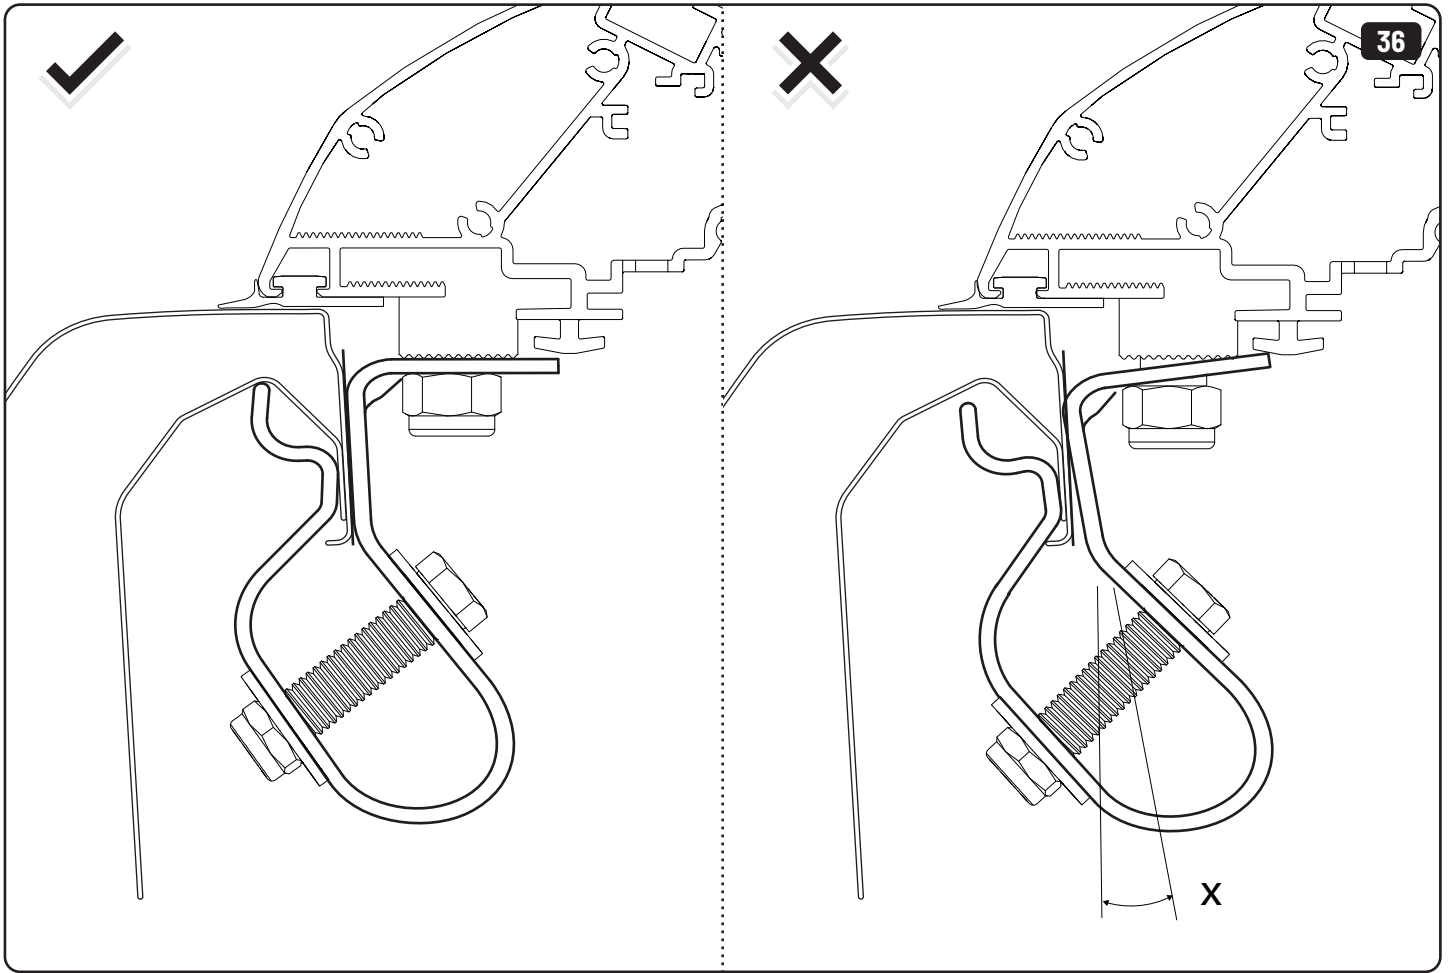

**D**

**A**

**B**

Water & sponge

2

3

1

2

16

17

22

23

x6

### EV0m Installation checklist

Steps	Page	Done by
Mounting gliding rail in canister	12	
Holes for drain	16-17	
Width + Cross measurement	23-24	
Tightening the clamp screw	25	
Mounting drain	32	

Customer Service +45 4810 2950 (08:00 - 16:00 CET)  
Support info@mountaintop.dk  
Website www.mountaintop.dk  
Address Pedersholmparken 10, 3600 Frederikssund, Denmark