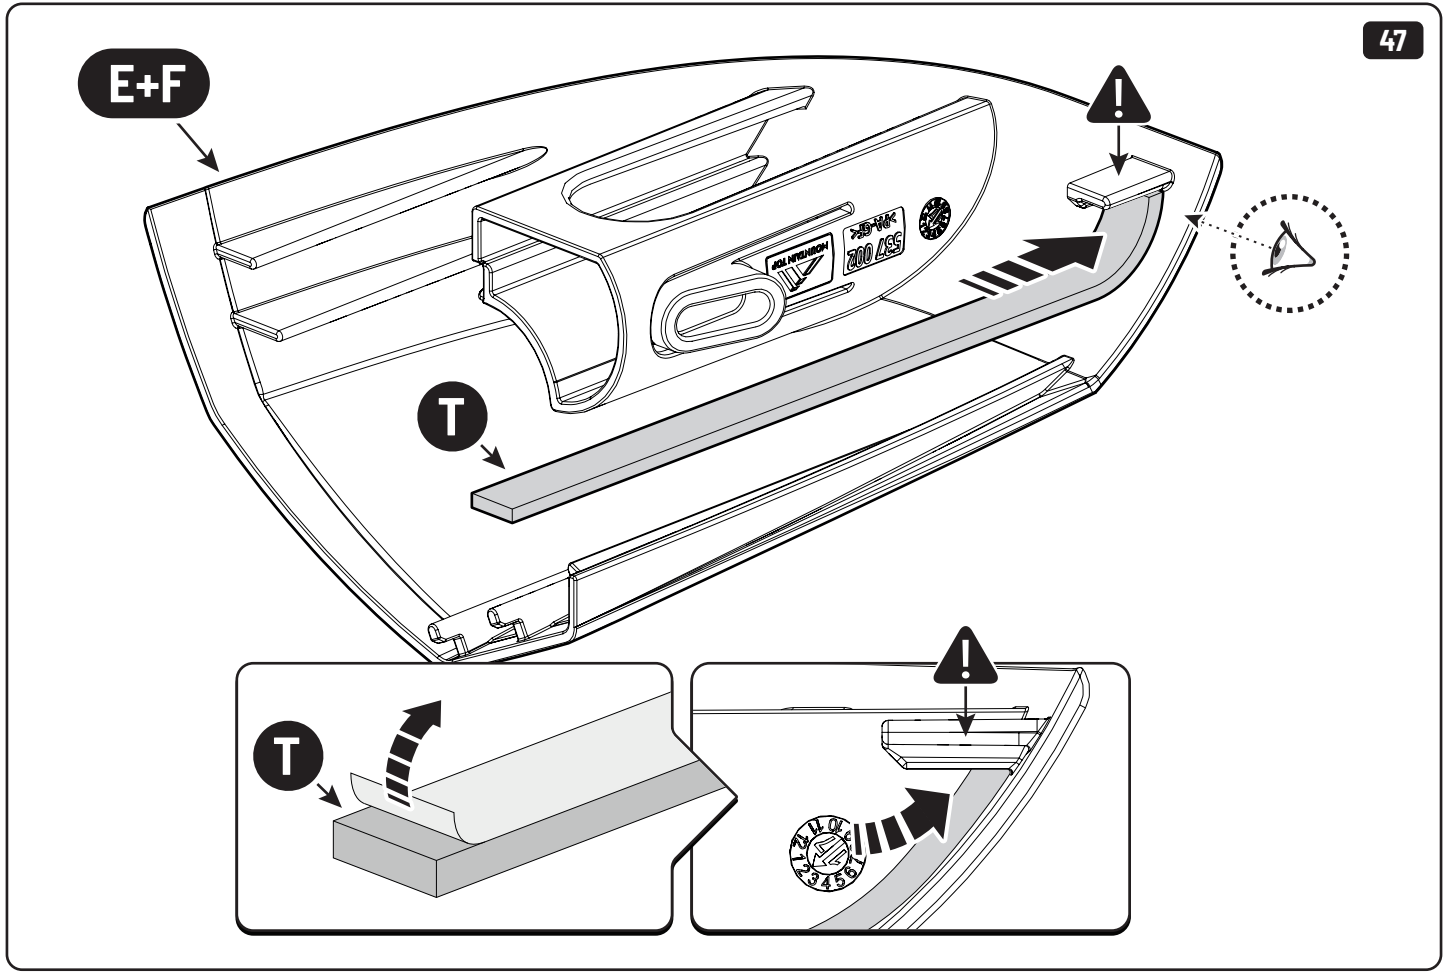

### EV0m Installation checklist

Steps	Page	Done by
Mounting gliding rail in canister	12	
Holes for drain	16-17	
Width + Cross measurement	23-24	
Tightening the clamp screw	25	
Mounting drain	32	

Customer Service +45 4810 2950 (08:00 - 16:00 CET)  
Support info@mountaintop.dk  
Website www.mountaintop.dk  
Address Pedersholmparken 10, 3600 Frederikssund, Denmark