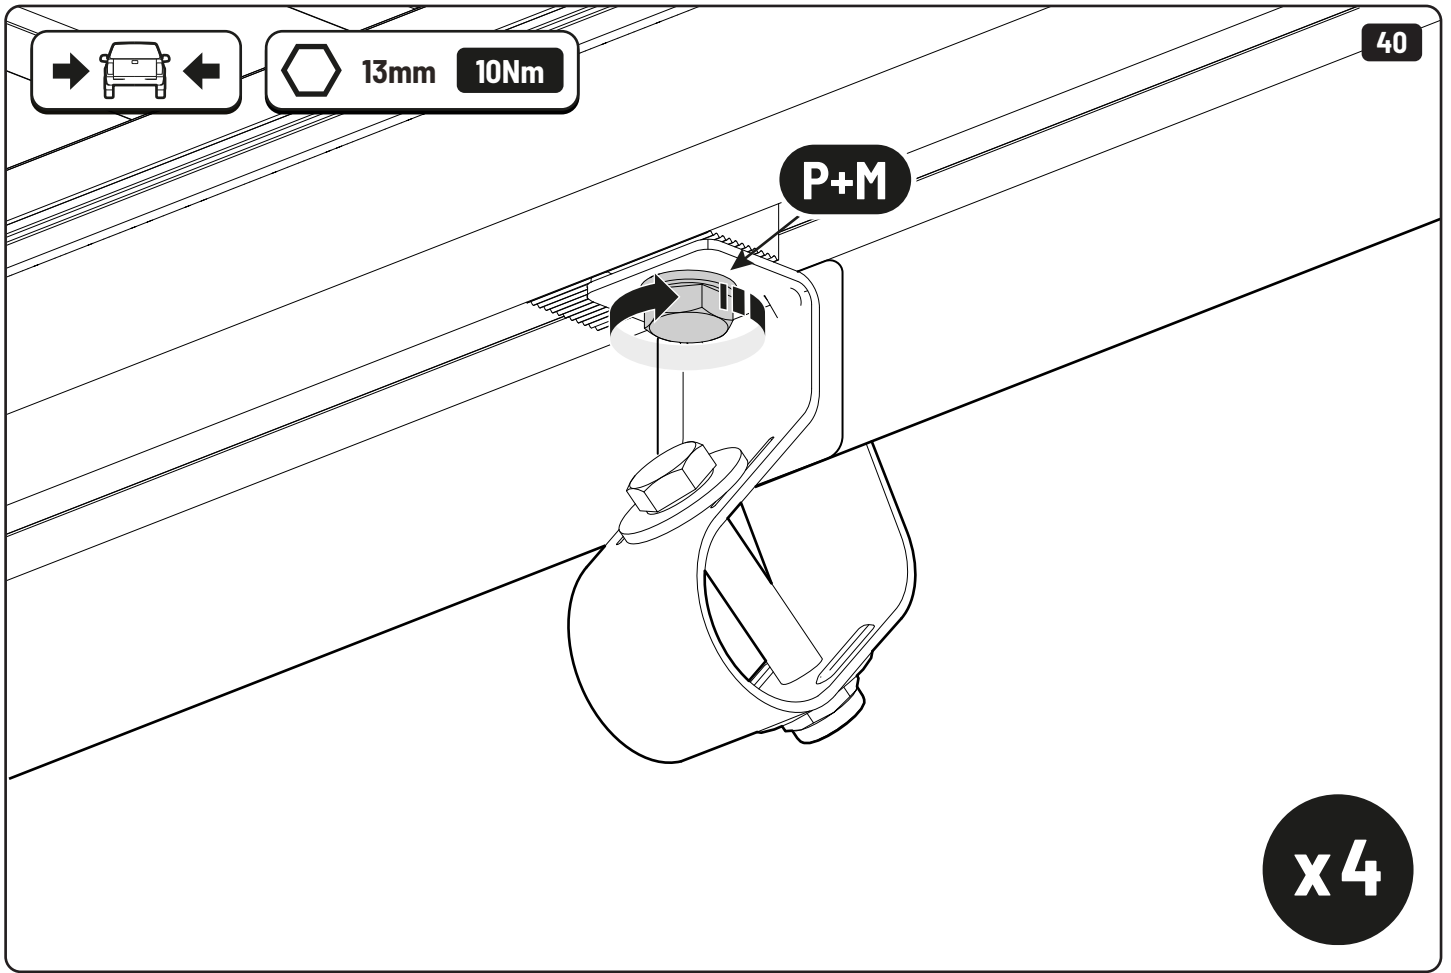

### EV0m Installation checklist

Steps	Page	Done by
Mounting gliding rail in canister	12	
Holes for drain	16-17	
Width + Cross measurement	23-24	
Tightening the clamp screw	25	
Mounting drain	32	

Customer Service +45 4810 2950 (08:00 - 16:00 CET)  
Support info@mountaintop.dk  
Website www.mountaintop.dk  
Address Pedersholmparken 10, 3600 Frederikssund, Denmark