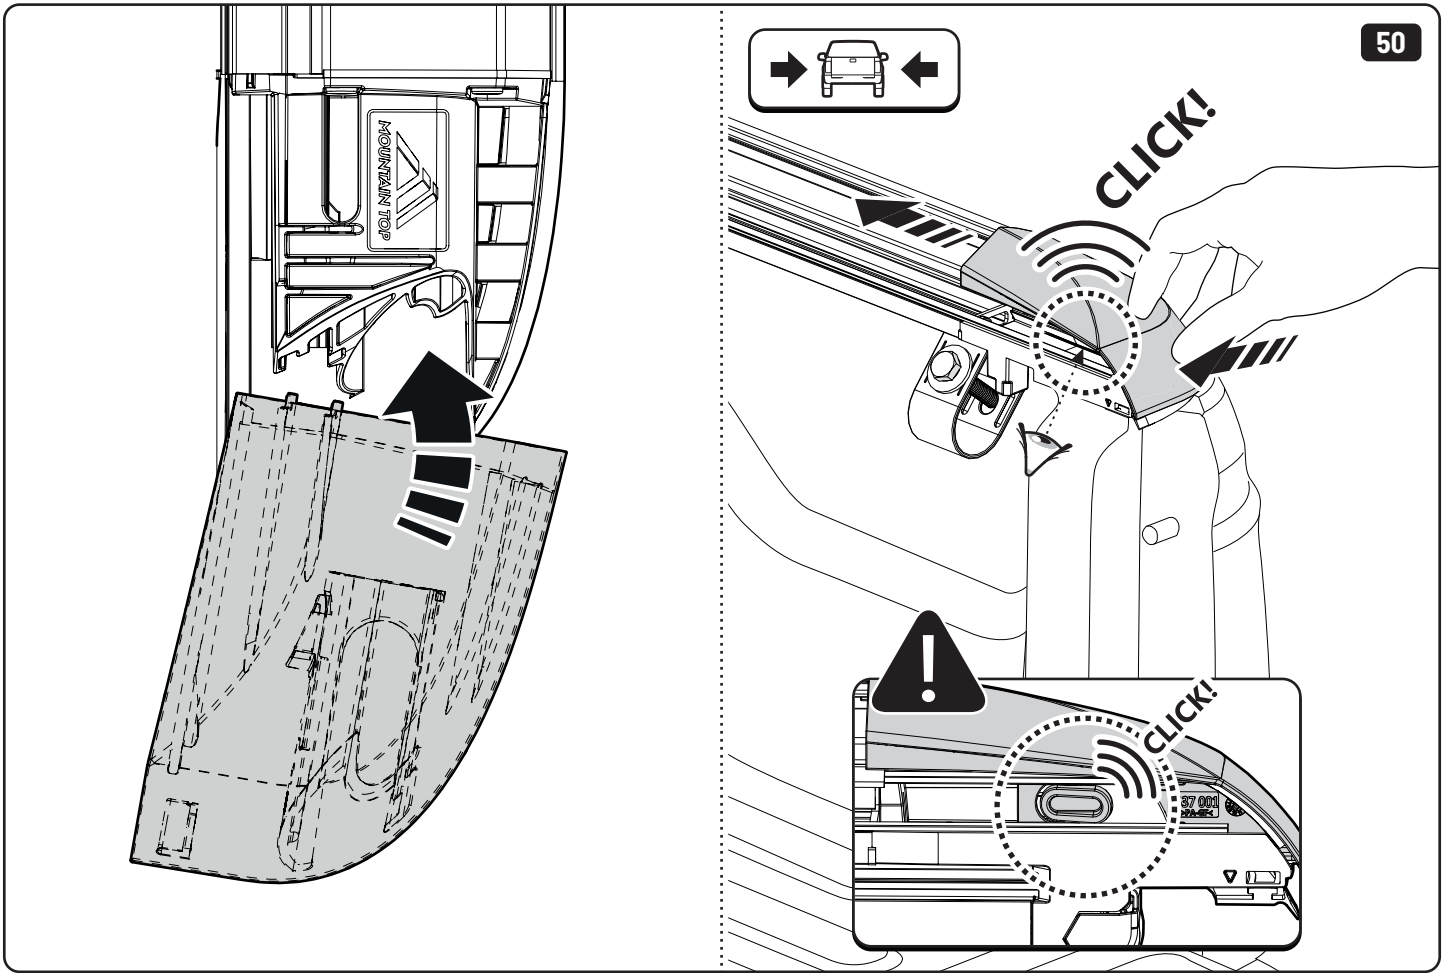

### EV0m Installation checklist

Steps	Page	Done by
Mounting gliding rail in canister	12	
Holes for drain	16-17	
Width + Cross measurement	23-24	
Tightening the clamp screw	25	
Mounting drain	32	

Customer Service +45 4810 2950 (08:00 - 16:00 CET)  
Support info@mountaintop.dk  
Website www.mountaintop.dk  
Address Pedersholmparken 10, 3600 Frederikssund, Denmark