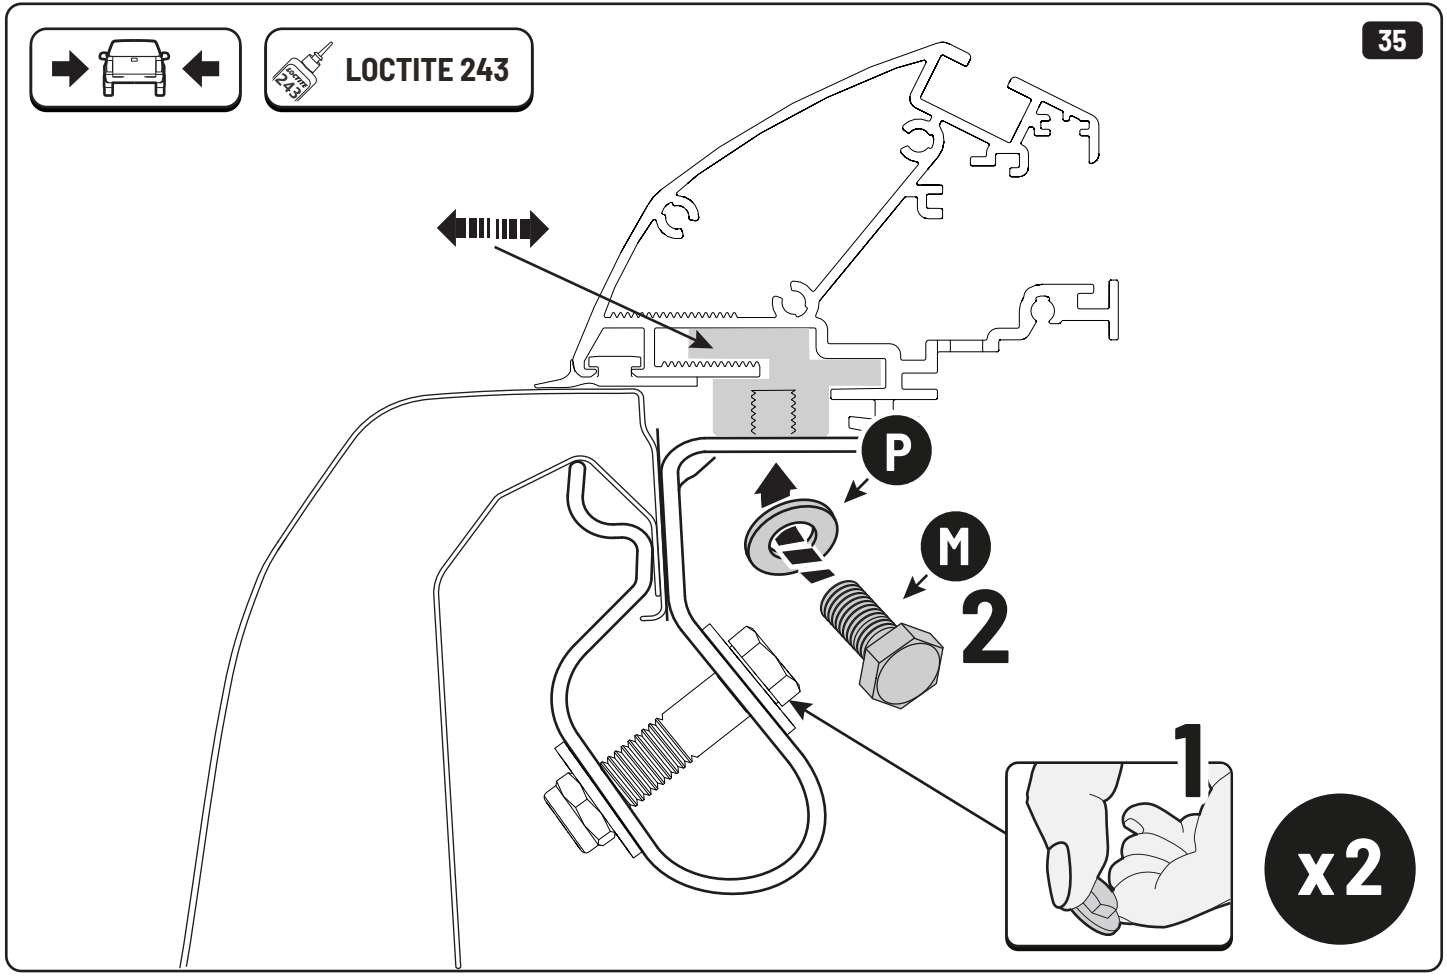

# MOUNTAIN TOP® EV0m

Installation manual

Parts

<p><b>A</b></p>  <p>x1</p>	<p><b>B</b></p>  <p>x1</p>
<p><b>C</b></p>  <p>x1</p>	<p><b>D</b></p>  <p>x1</p> <div style="border: 1px dashed black; padding: 2px; display: inline-block;"> <p><b>R2</b></p>  <p>x1</p> </div>

**D**

**A**

**B**

Water & sponge

2

3

1

2

16

17

22

23

x6

### EV0m Installation checklist

Steps	Page	Done by
Mounting gliding rail in canister	12	
Holes for drain	16-17	
Width + Cross measurement	23-24	
Tightening the clamp screw	25	
Mounting drain	32	

Customer Service +45 4810 2950 (08:00 - 16:00 CET)  
Support info@mountaintop.dk  
Website www.mountaintop.dk  
Address Pedersholmparken 10, 3600 Frederikssund, Denmark