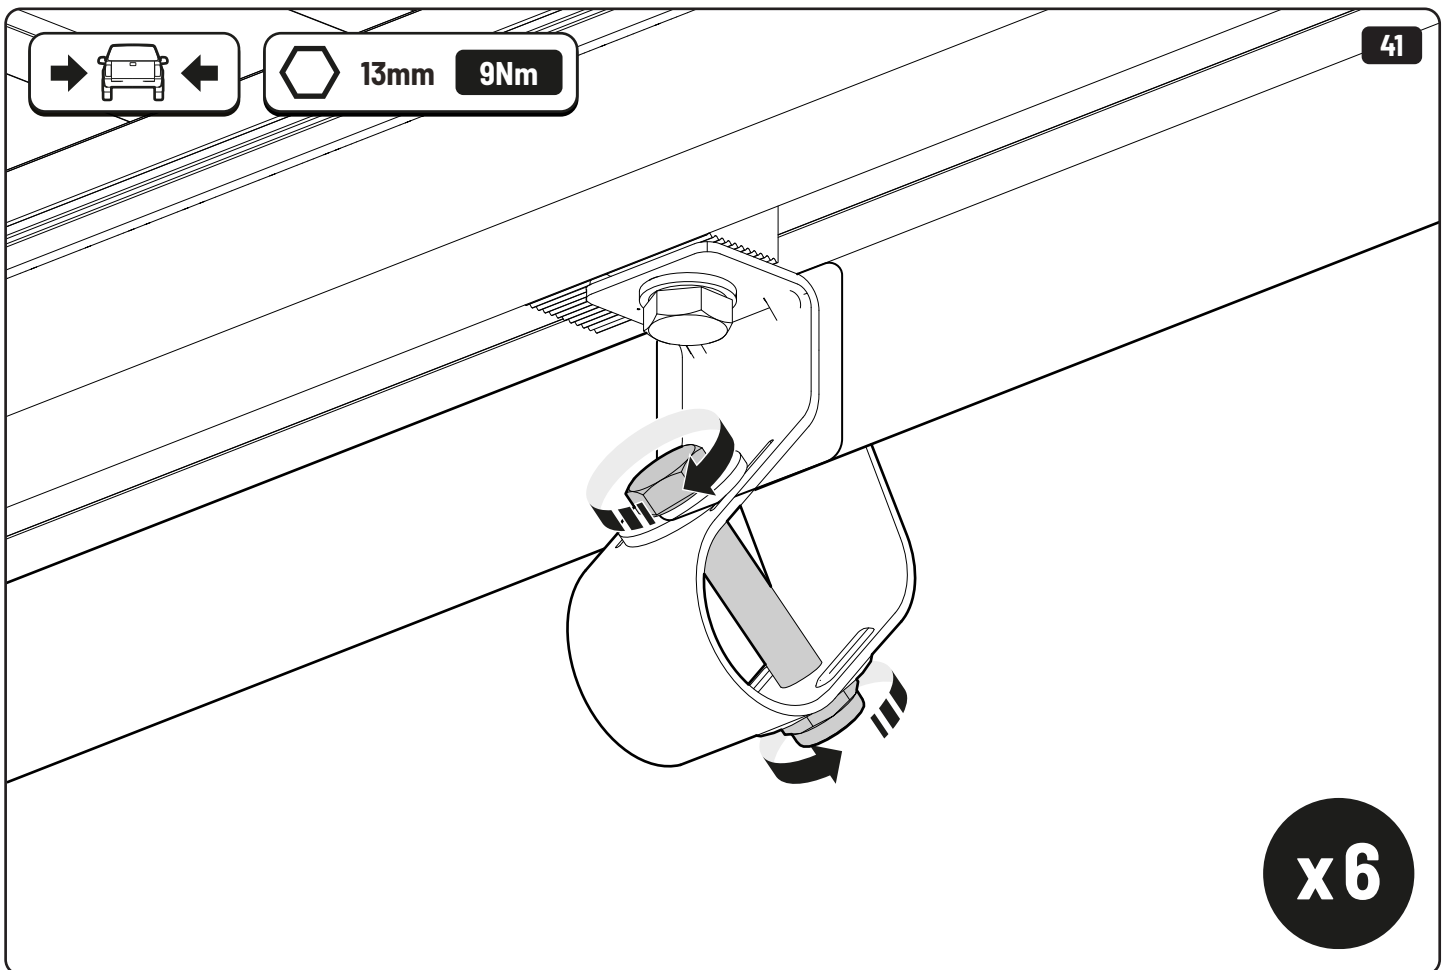

### EV0m Installation checklist

Steps	Page	Done by
Mounting gliding rail in canister	12	
Holes for drain	16-17	
Width + Cross measurement	23-24	
Tightening the clamp screw	25	
Mounting drain	32	

Customer Service +45 4810 2950 (08:00 - 16:00 CET)  
Support info@mountaintop.dk  
Website www.mountaintop.dk  
Address Pedersholmparken 10, 3600 Frederikssund, Denmark