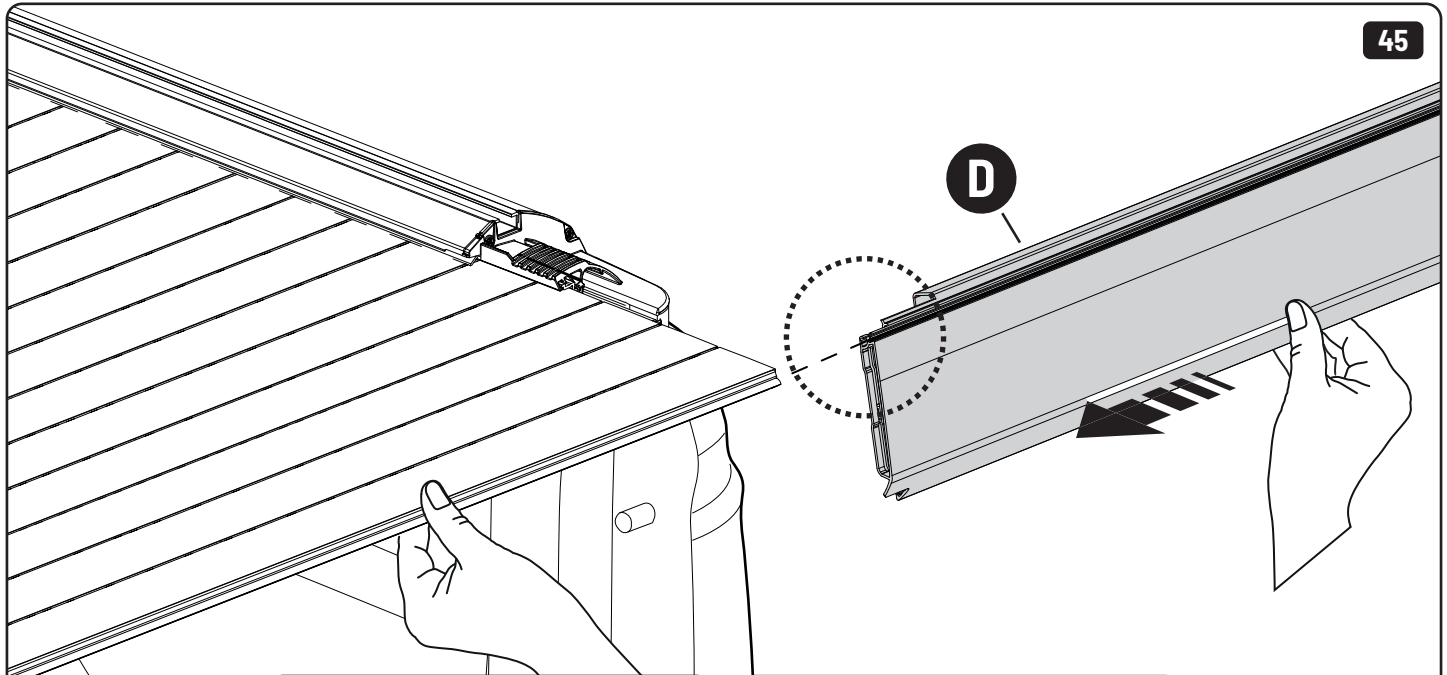

### EV0m Installation checklist

Steps	Page	Done by
Mounting gliding rail in canister	12	
Holes for drain	16-17	
Width + Cross measurement	23-24	
Tightening the clamp screw	25	
Mounting drain	32	

Customer Service +45 4810 2950 (08:00 - 16:00 CET)  
Support info@mountaintop.dk  
Website www.mountaintop.dk  
Address Pedersholmparken 10, 3600 Frederikssund, Denmark