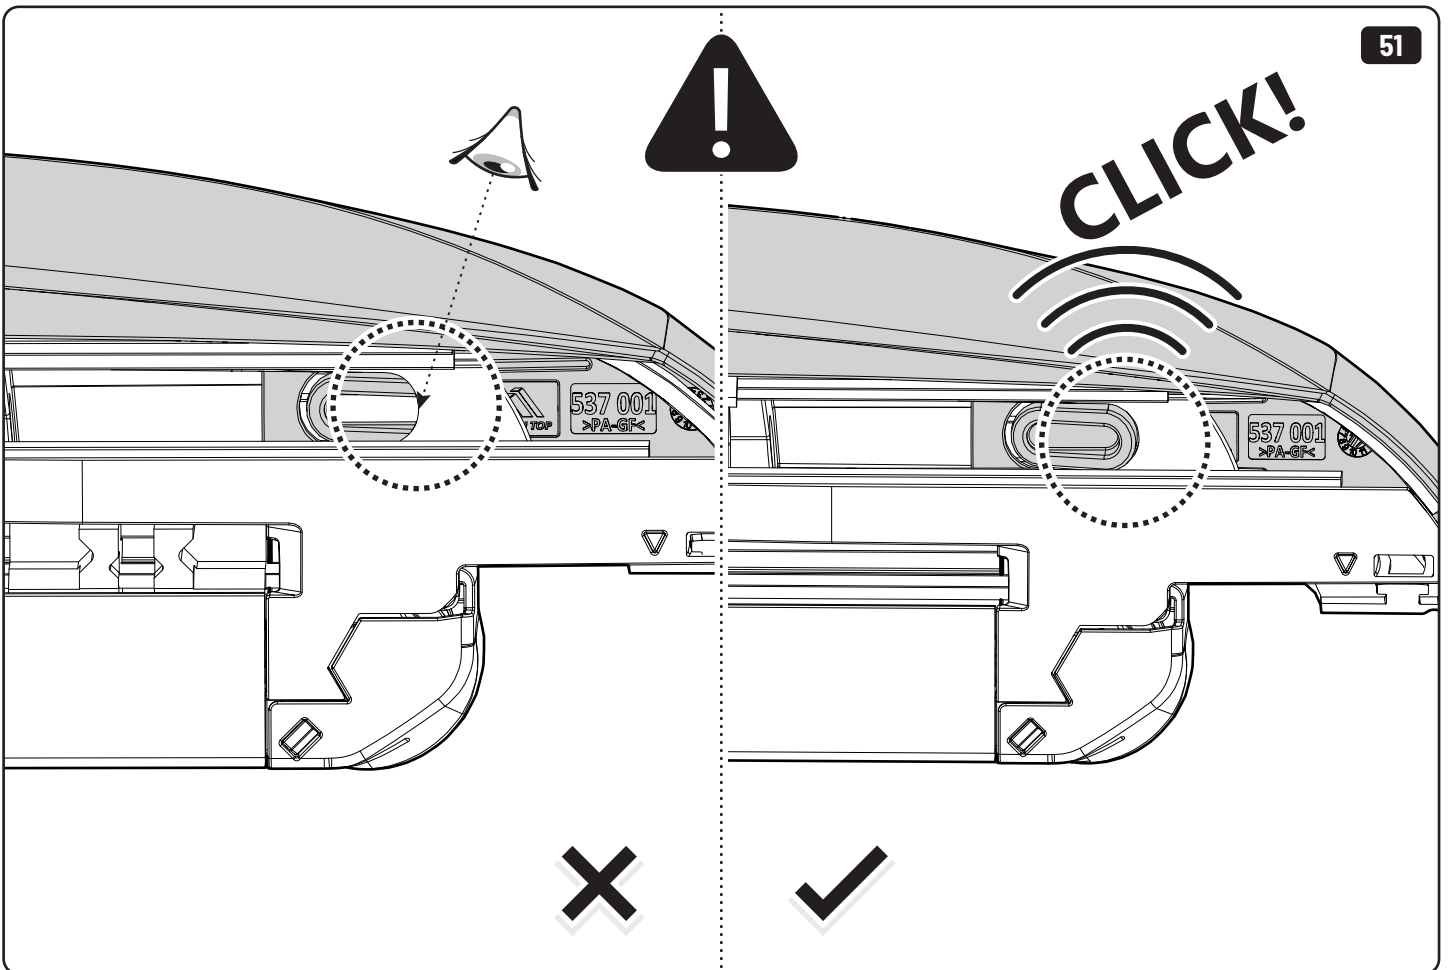

### EV0m Installation checklist

Steps	Page	Done by
Mounting gliding rail in canister	12	
Holes for drain	16-17	
Width + Cross measurement	23-24	
Tightening the clamp screw	25	
Mounting drain	32	

Customer Service +45 4810 2950 (08:00 - 16:00 CET)  
Support info@mountaintop.dk  
Website www.mountaintop.dk  
Address Pedersholmparken 10, 3600 Frederikssund, Denmark