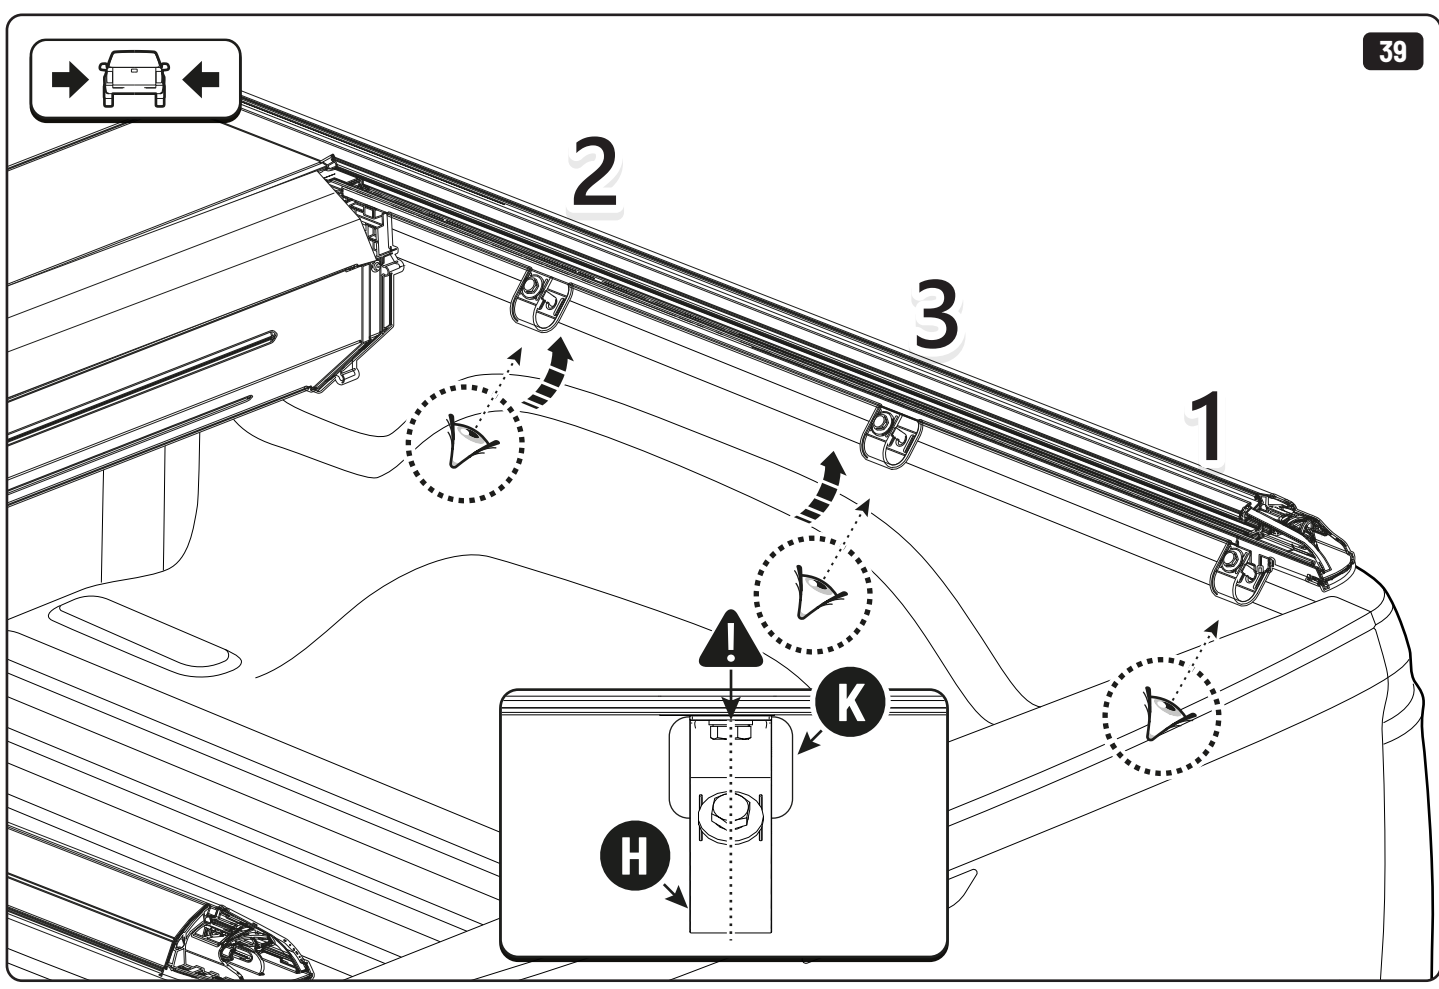

### EV0m Installation checklist

Steps	Page	Done by
Mounting gliding rail in canister	12	
Holes for drain	16-17	
Width + Cross measurement	23-24	
Tightening the clamp screw	25	
Mounting drain	32	

Customer Service +45 4810 2950 (08:00 - 16:00 CET)  
Support info@mountaintop.dk  
Website www.mountaintop.dk  
Address Pedersholmparken 10, 3600 Frederikssund, Denmark