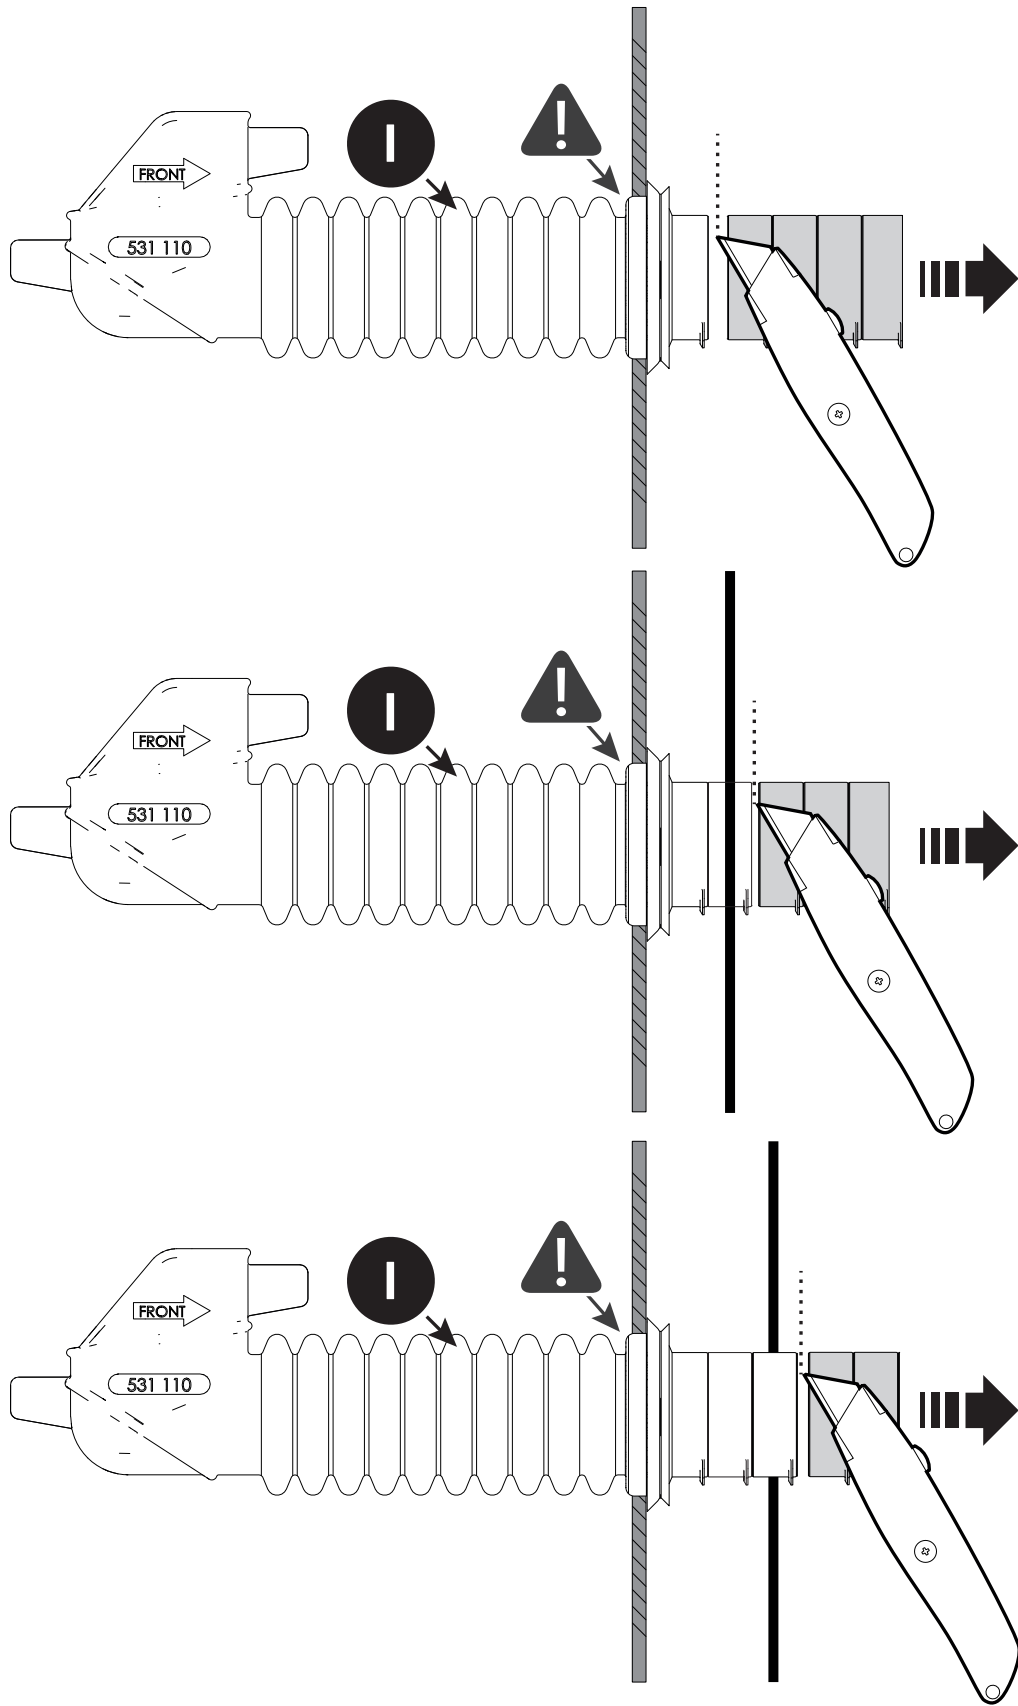

### EV0m Installation checklist

Steps	Page	Done by
Mounting gliding rail in canister	12	
Holes for drain	16-17	
Width + Cross measurement	23-24	
Tightening the clamp screw	25	
Mounting drain	32	

Customer Service +45 4810 2950 (08:00 - 16:00 CET)  
Support info@mountaintop.dk  
Website www.mountaintop.dk  
Address Pedersholmparken 10, 3600 Frederikssund, Denmark