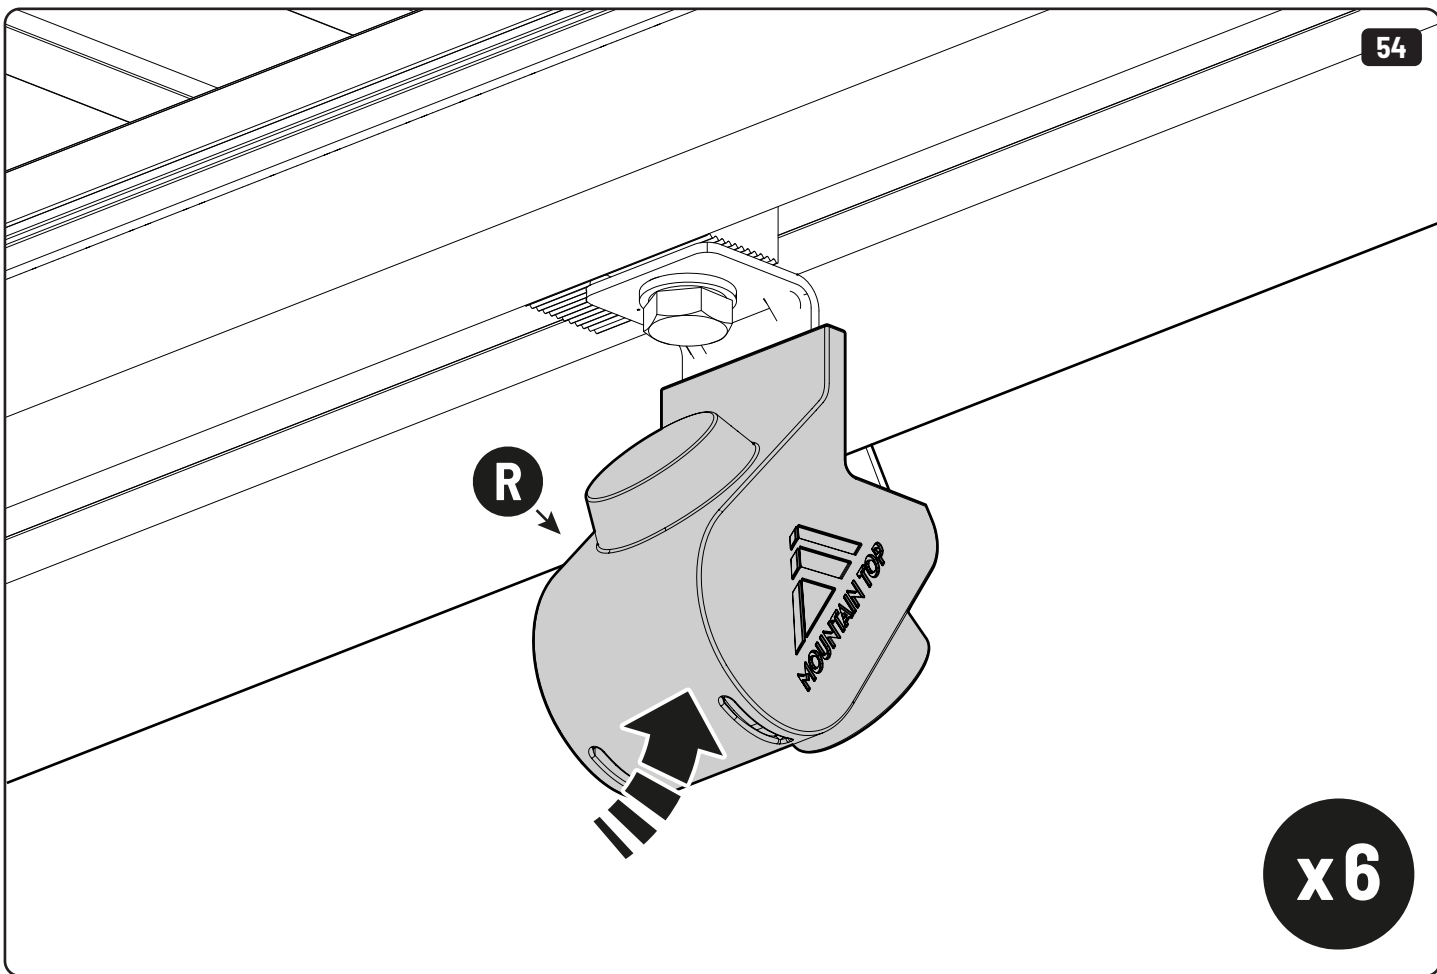

### EV0m Installation checklist

Steps	Page	Done by
Mounting gliding rail in canister	12	
Holes for drain	16-17	
Width + Cross measurement	23-24	
Tightening the clamp screw	25	
Mounting drain	32	

Customer Service +45 4810 2950 (08:00 - 16:00 CET)  
Support info@mountaintop.dk  
Website www.mountaintop.dk  
Address Pedersholmparken 10, 3600 Frederikssund, Denmark